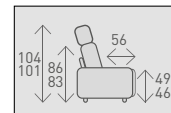

PAUL FALKENBERG, DESIGNER

AURA | VL300 | SKIRO VIOLET

AURA | RR200 | MONTANA MASTIC

- Basic **B**
- E-Relax **R**
- 2 E-Relax **D**
- E-Vario **V**
- Night **N**
- Longchair **L**
- Terminal **T**
- Pouf **P**