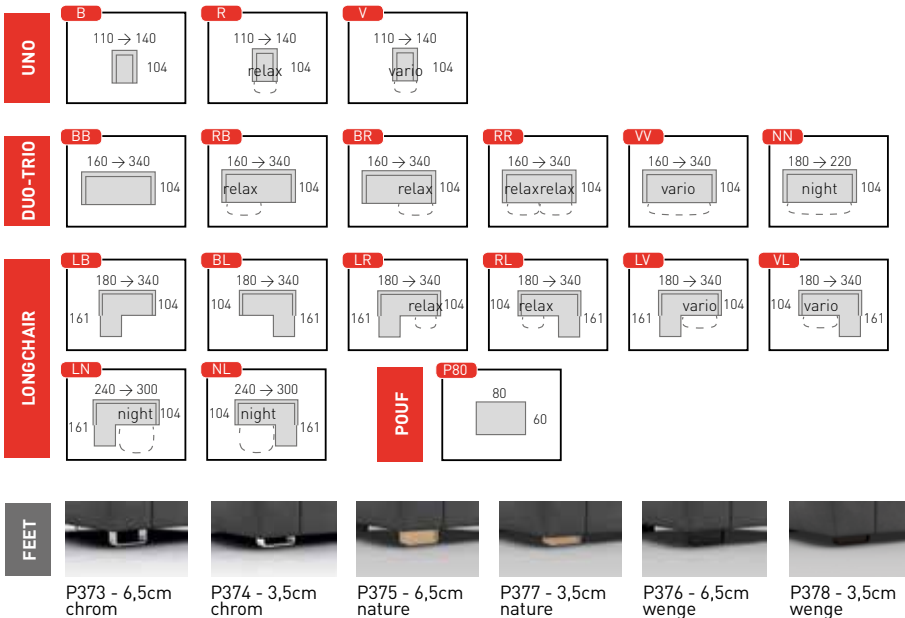

PAUL FALKENBERG, DESIGNER

AURA | VL300 | SKIRO VIOLET

AURA | RR200 | MONTANA MASTIC

- Basic **B**
- E-Relax **R**
- 2 E-Relax **D**
- E-Vario **V**
- Night **N**
- Longchair **L**
- Terminal **T**
- Pouf **P**