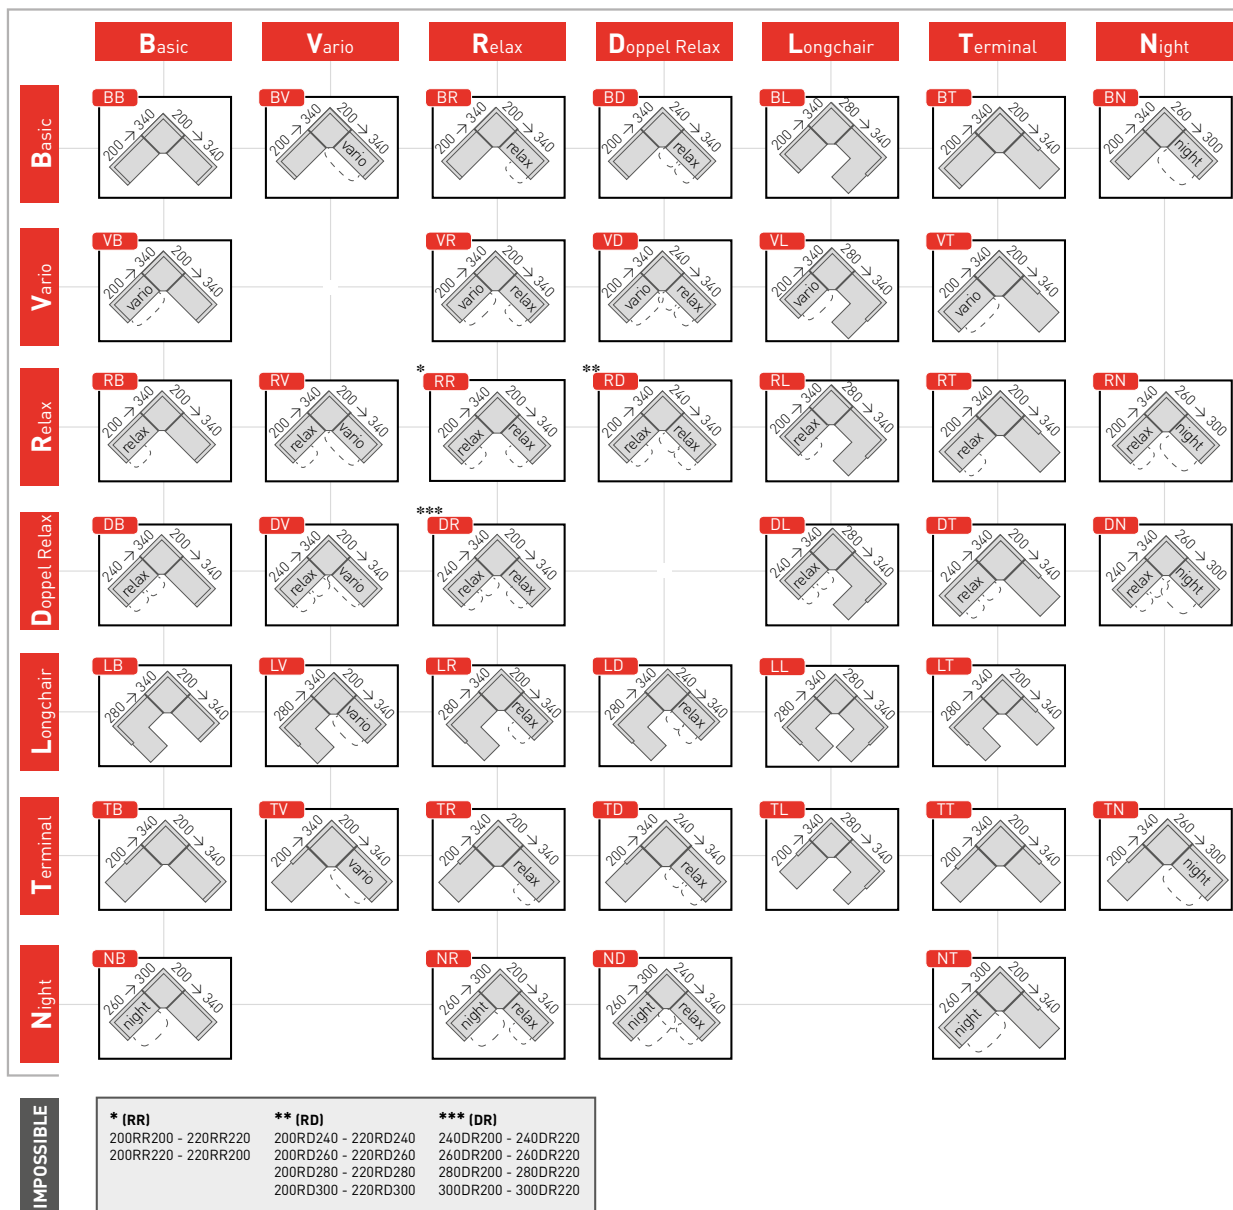

PAUL FALKENBERG, DESIGNER

AURA | VL300 | SKIRO VIOLET

AURA | RR200 | MONTANA MASTIC

- Basic **B**
- E-Relax **R**
- 2 E-Relax **D**
- E-Vario **V**
- Night **N**
- Longchair **L**
- Terminal **T**
- Pouf **P**